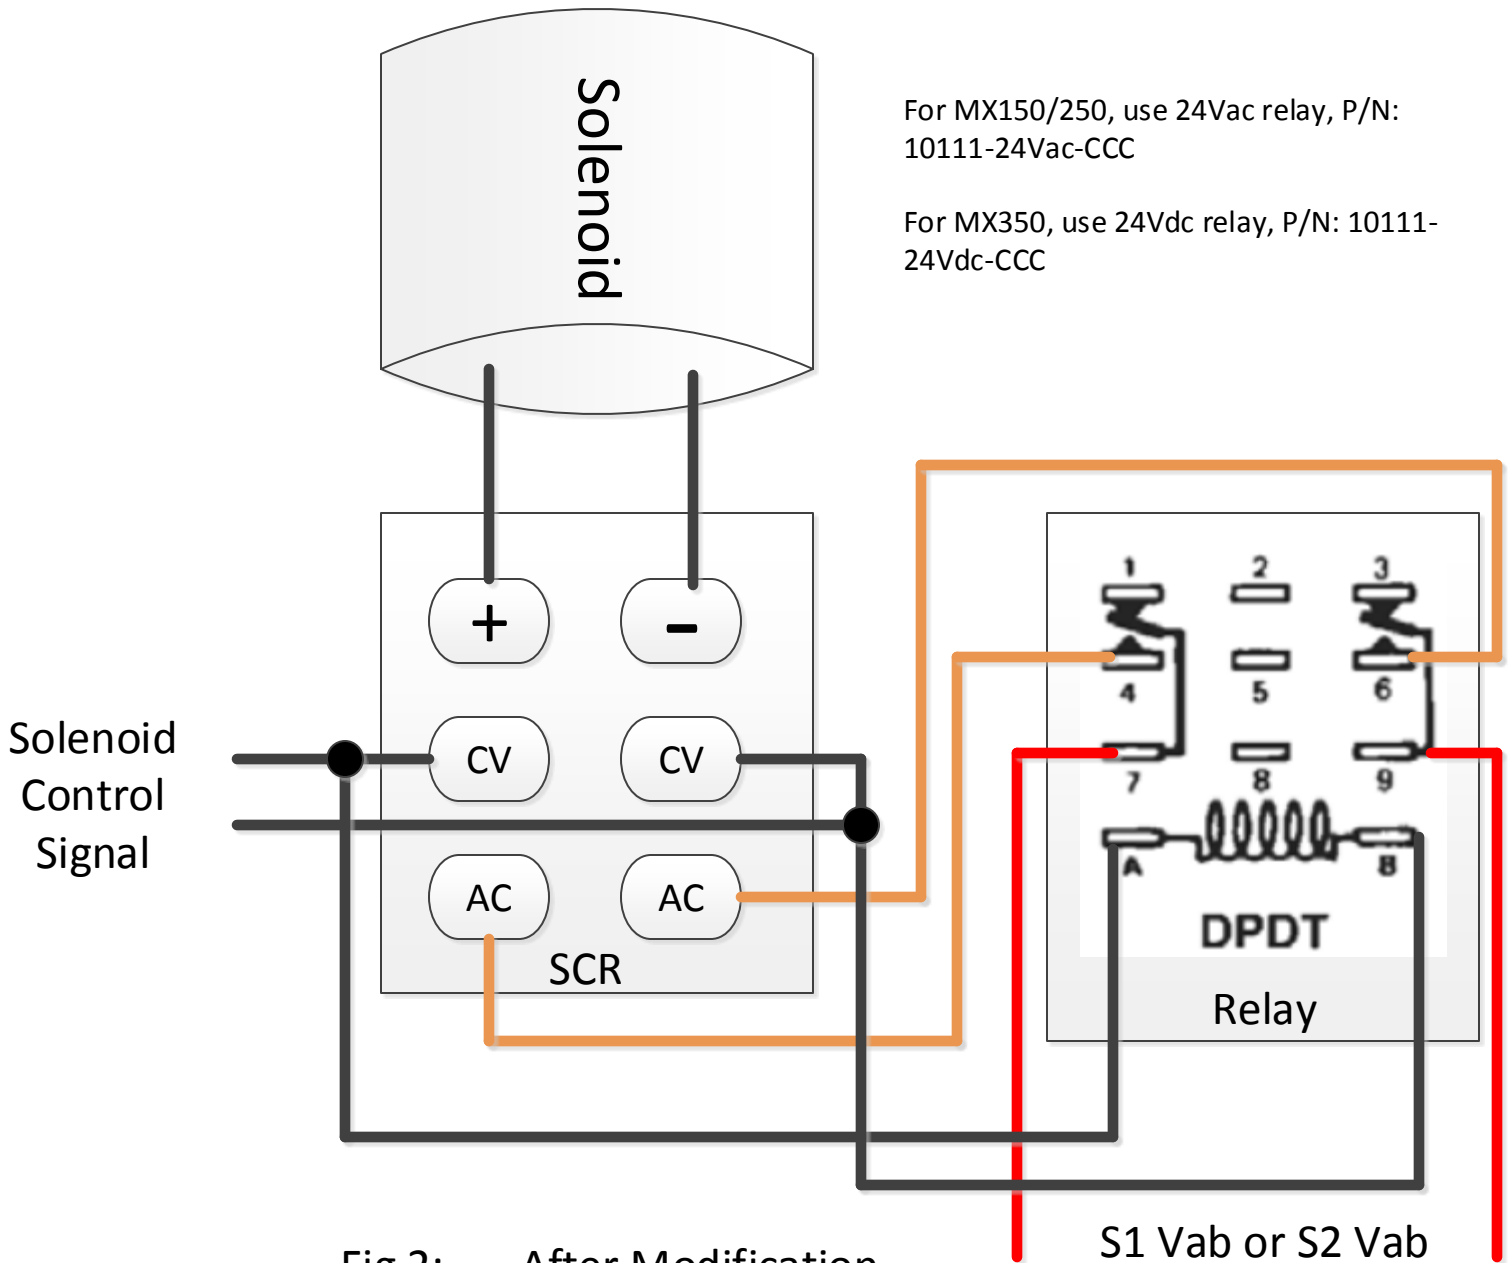

Fig 1: Before Modification

 Controls Communications Consultants LLC		Address: 34400 N Tanageray Dr Grayslake, IL 60030, USA	
		sales@cccusi.com www.cccusi.com Mobile: +1.312.718.3368	
TITLE: Apply Isolation Relay to Protect SCR from Spikes			
SIZE: A	DWG NO: AN_10111_1		
SCALE: N/A	REV: 1.1	SHEET: 1 of 2	
			REV DATE: 8-Apr-2016
			PART NO: 10111-CCC

		Controls Communications Consultants LLC		Address: 34400 N Tanageray Dr Grayslake, IL 60030, USA	
TITLE: Apply Isolation Relay to Protect SCR from Spikes				sales@cccusi.com www.cccusi.com Mobile: +1.312.718.3368	
SIZE: A	DWG NO: AN_10111_1		REV DATE: 8-Apr-2016		
SCALE: N/A	REV: 1.1	SHEET: 2 of 2		PART NO: 10111-CCC	